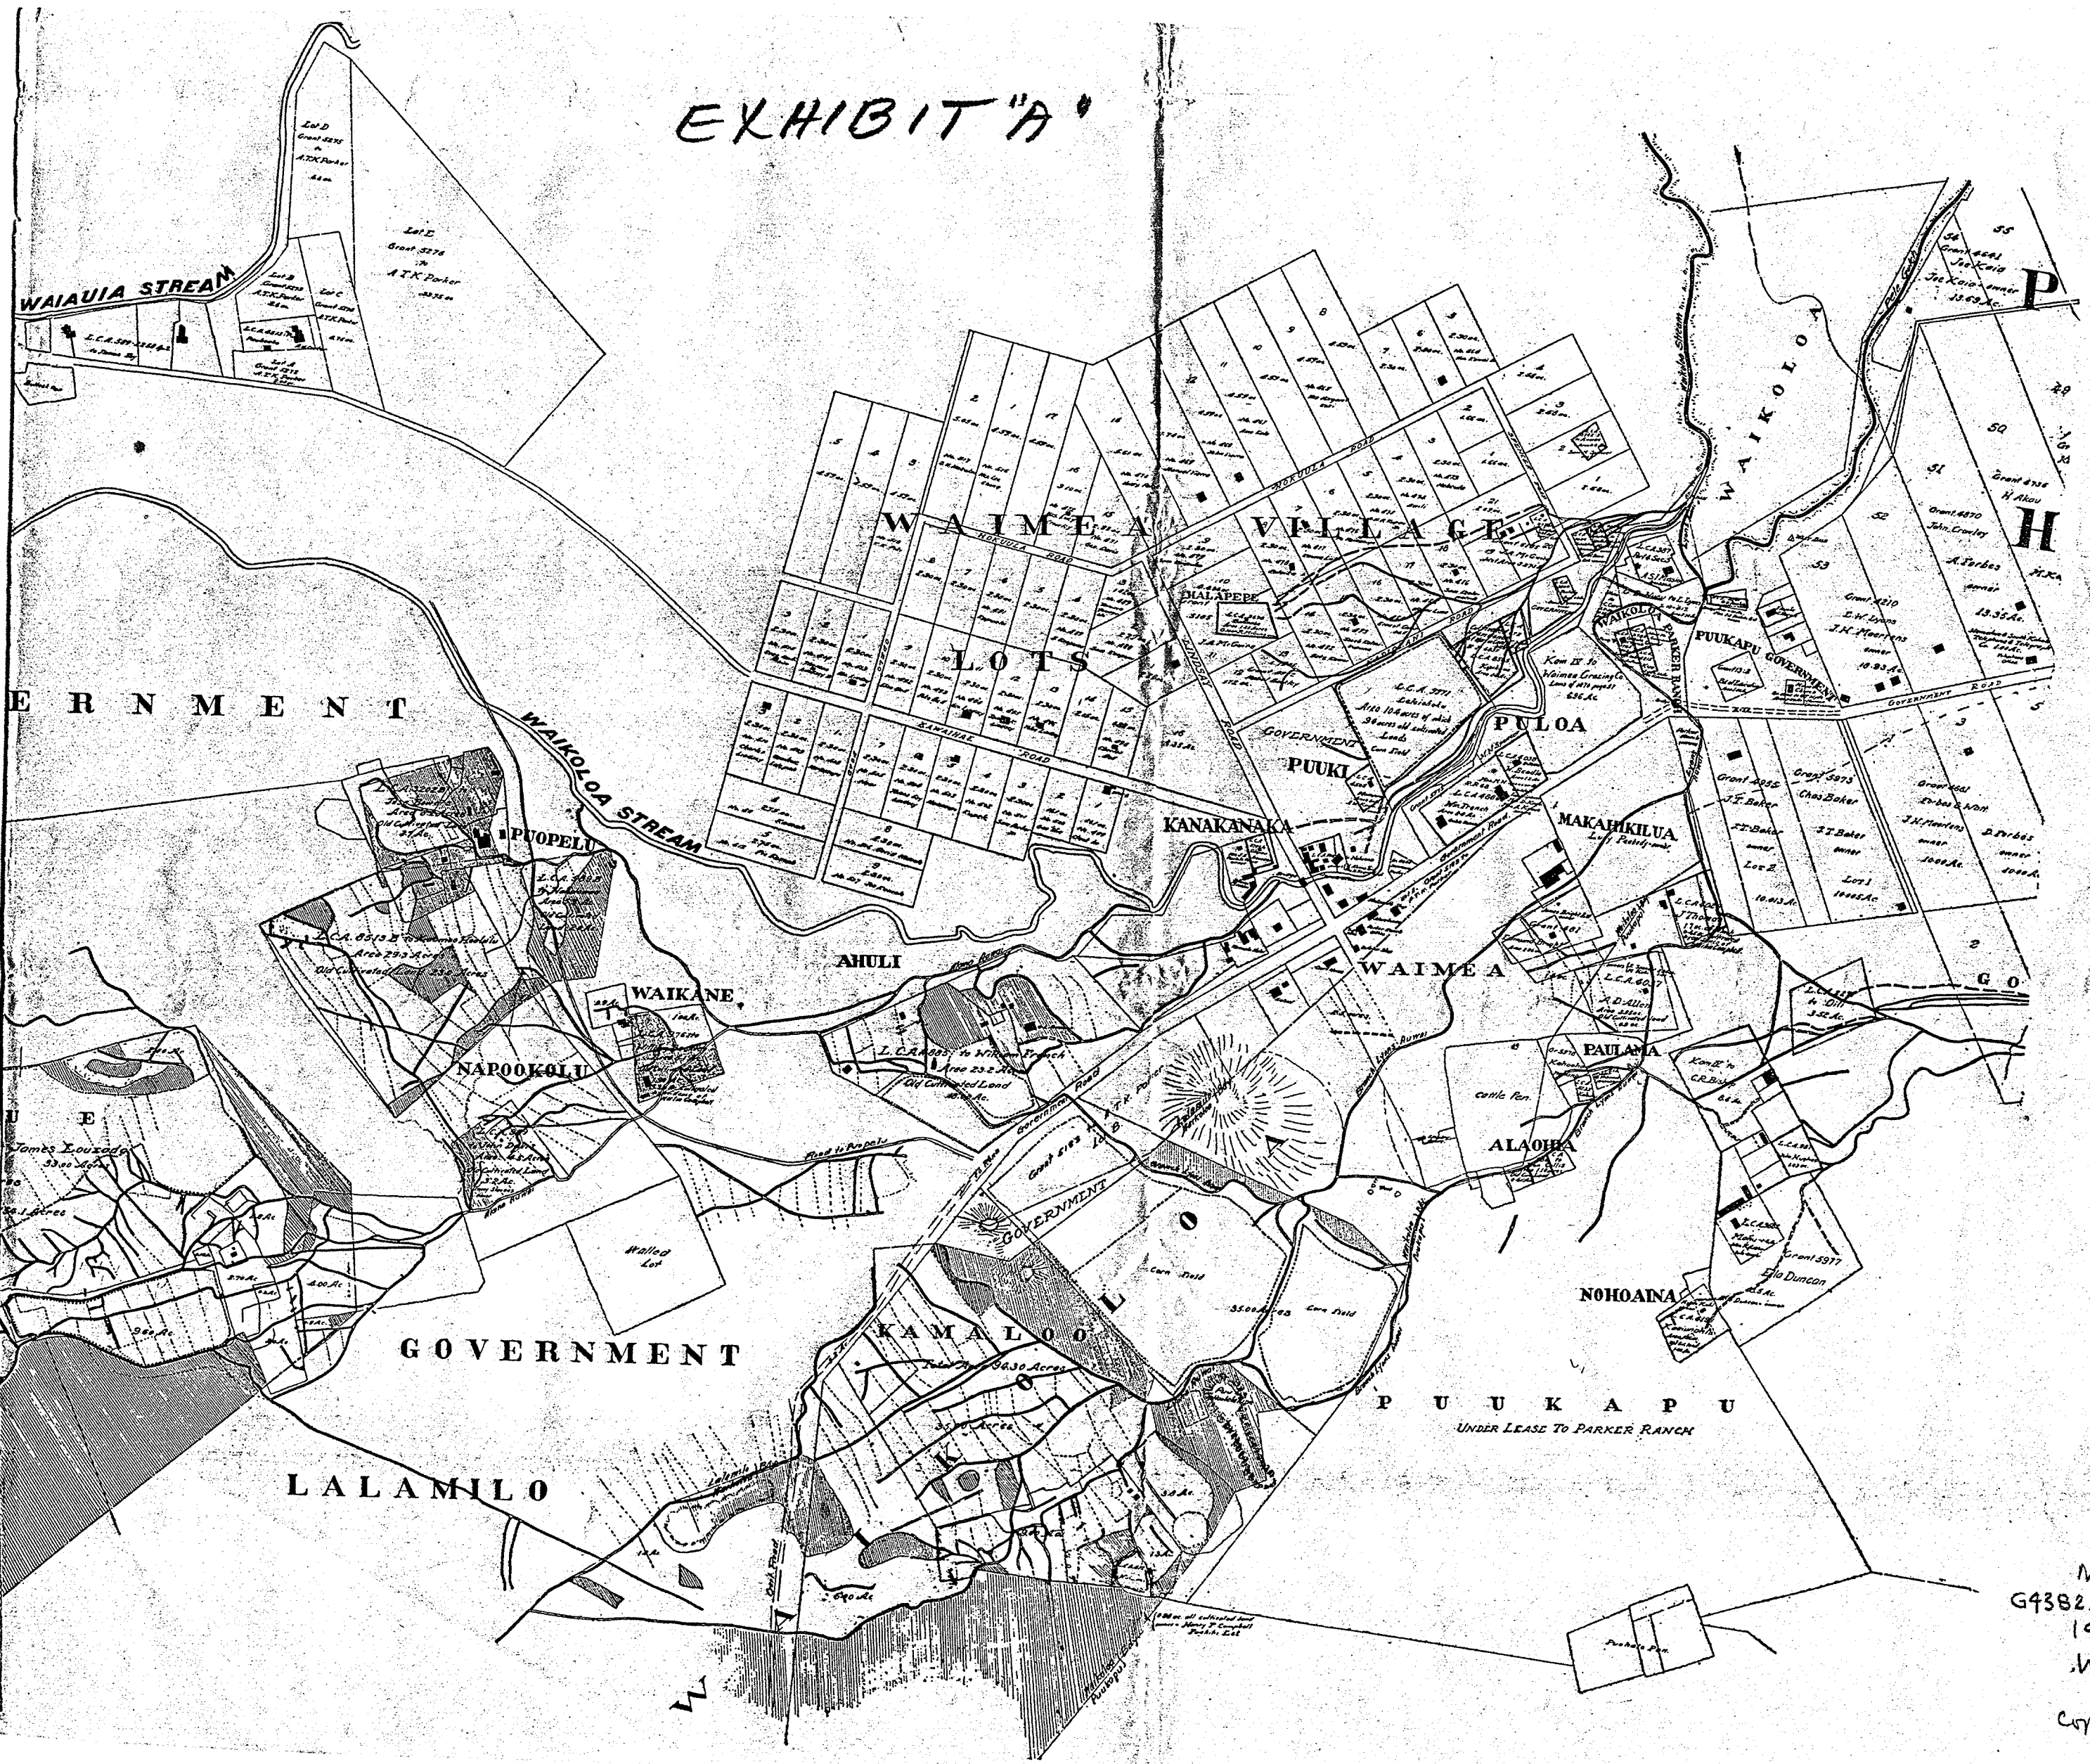

G O V E R N M E N T

LANDS WATERED BY THE WAIKOLOA STREAM

WAIMĒA S. KOHALA
HAWAII
Geo. F. Wright Surveyor
1914

G O V E R N M E N T

L A L A M I L O

EXHIBIT "A"

G O V E R N M E N T

GOVERNMENT

LALAMILO

MAP
G4582.48:3W62
1914
.W7
Copy 2

11m 2448