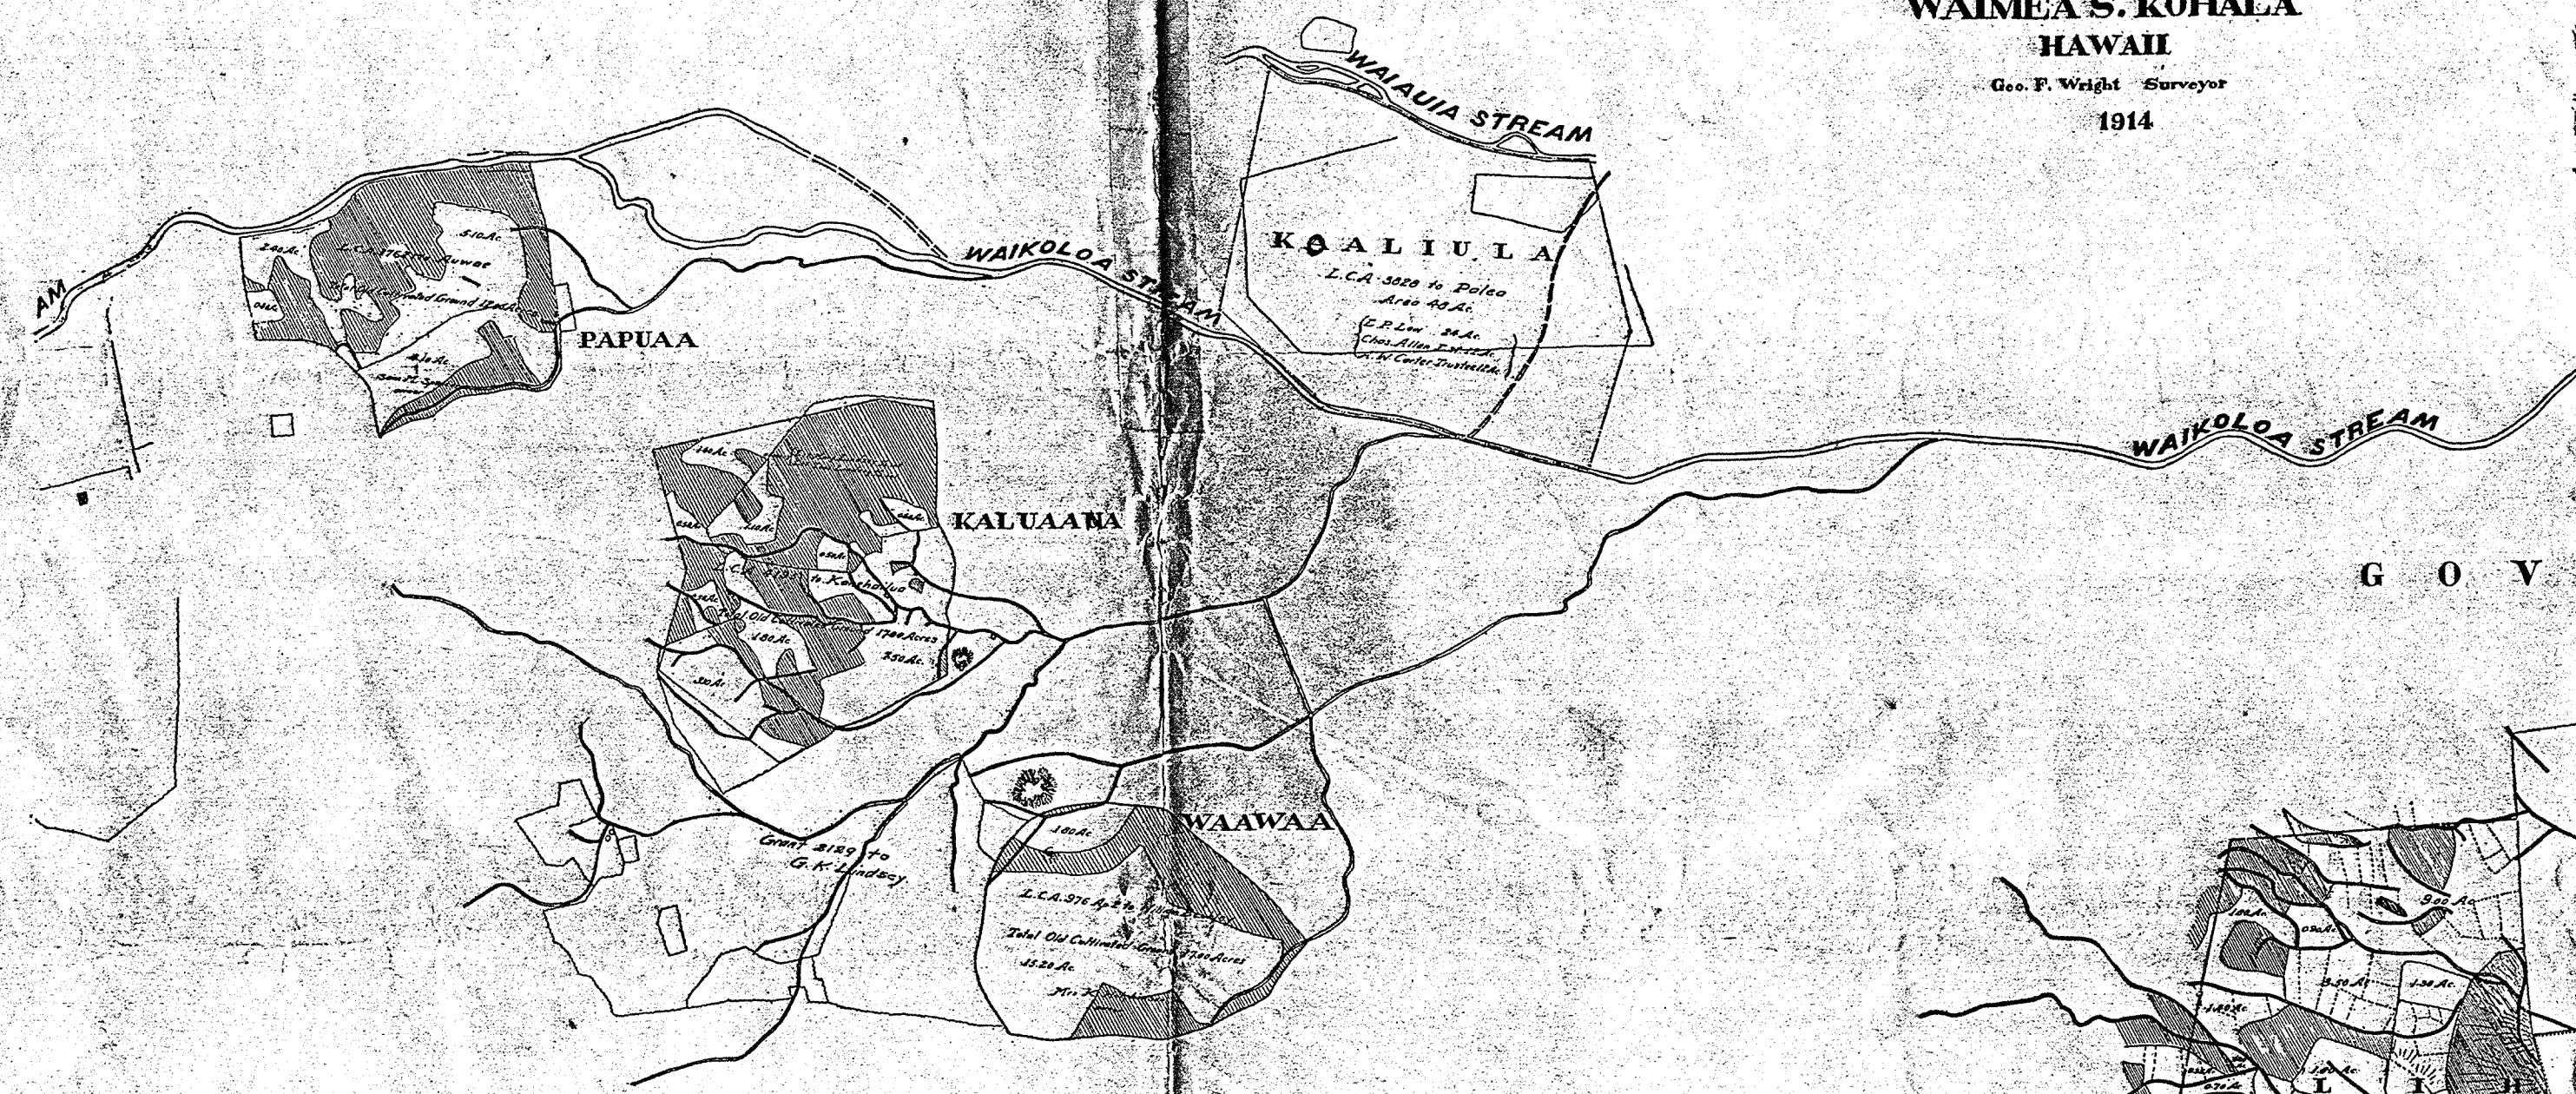

G O V E R N M E N T

LANDS WATERED BY THE WAIKOLOA STREAM

WAIMĒA S. KOHALA
HAWAII
Geo. F. Wright Surveyor
1914

G O V E R N M E N T

L A L A M I L O

EXHIBIT "A"

G O V E R N M E N T

GOVERNMENT

LALAMILO

MAP
G4582.48:3W62
1914
.W7
Copy 2

11m 2448